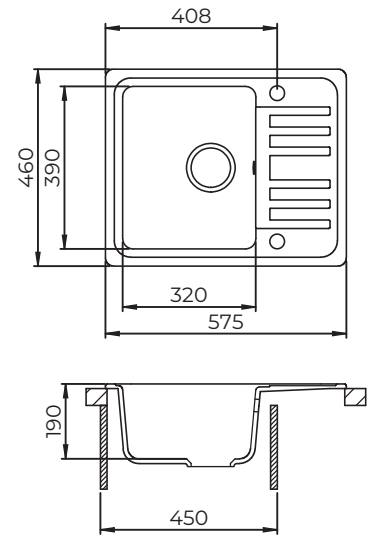

SQ102

Single bowl SILICSANA® composite granite kitchen sink

Brand
Line
Country of origin

HELIKA
Notus
LITHUANIA

Technical Information

Recommended min. cabinet	45 cm
Installation type	Topmount
Reversible	Yes
Bowl configuration	One Bowl
Sink dimensions	575 x 460 mm
Bowl dimensions	320 x 390 mm
Bowl depth	190 mm
Material	SILICSANA artificial granite
Tray	Yes
Drilled hole for accessories	Yes 2 fully drilled holes
Drain size	Ø90 mm
Overflow	Round, Ø30 mm
Net weight	10,5 kg

Included with product

Installation and care instructions
 Top Mounting Clips
 Strainer AQF-002V HELIKA (AW) or AQL-002V HELIKA (AWP) | Country of origin: Italy
 Gross weight: 13,06 kg

Warranty

The manufacturer is liable for manufacturing and material defects of an item during a 15-year guarantee period.